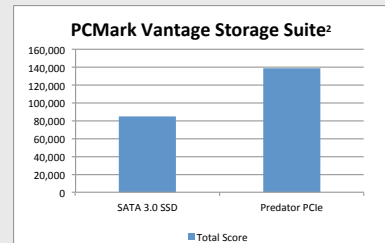

Predator PCIe