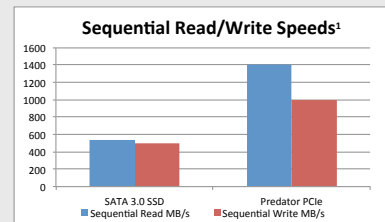

Predator PCIe