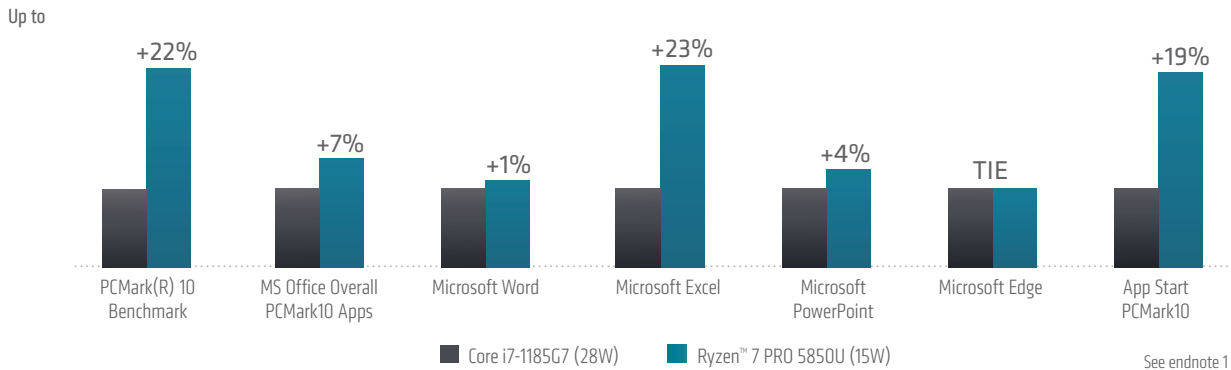

POWERHOUSE PERFORMANCE FOR THE OFFICE

ACCELERATING REAL WORLD PRODUCTIVITY

In a comprehensive test reflecting multiple common office workloads, AMD Ryzen™ PRO 5000 Series Mobile Processors deliver up to 9% faster performance vs the competition.