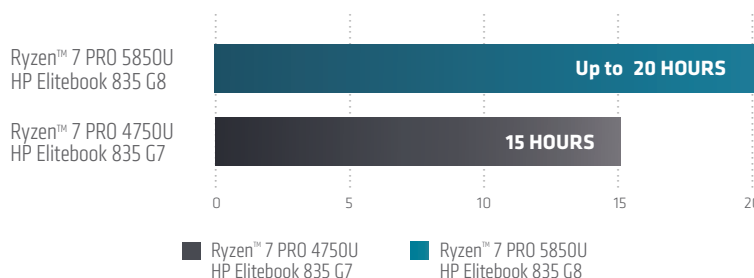

- ✓ Multiple Tabs
- ✓ Web Video

With 8 high-performance cores, Ryzen 7 PRO 5850U mobile processors delivers

UP TO 10% FASTER PERFORMANCE
using MS Office apps while running Zoom conference.

(compared to Intel i7-1185G7)

49 participant Zoom Call

PCMark 10 Applications Overall

See endnote 2

UNCOMPROMISING PORTABILITY

MobileMark® 18 Battery Life (hours)

THE MOST MODERN SECURITY

AMD PRO security provides innovative layers of defense at the silicon, OS, and platform levels to give IT teams comprehensive security features for the entire system.