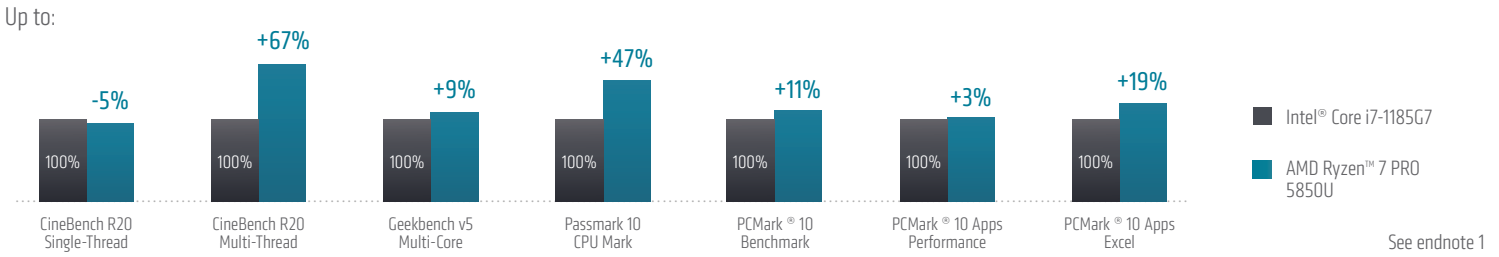

HOW IT PERFORMS

HP ProBook 635 Aero G8
AMD Ryzen™ 7 PRO 5850U vs Intel® Core i7-1185G7