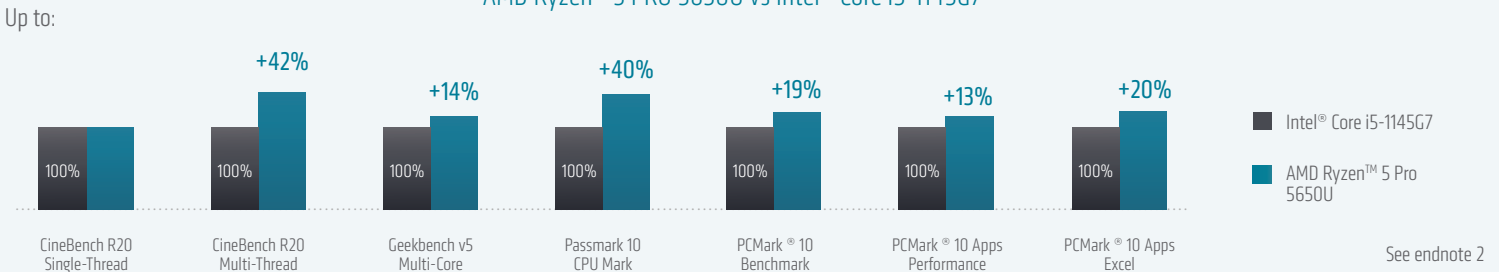

HP ProBook 635 Aero G8
AMD Ryzen™ 5 PRO 5650U vs Intel® Core i5-1145G7

BATTERY LIFE

Time is money, so AMD Ryzen™ PRO 5000 Series powered HP ProBook 635 Aero G8 notebooks enable leading performance with power-efficient processing that delivers up to 6.25 hours more battery life than the competition.